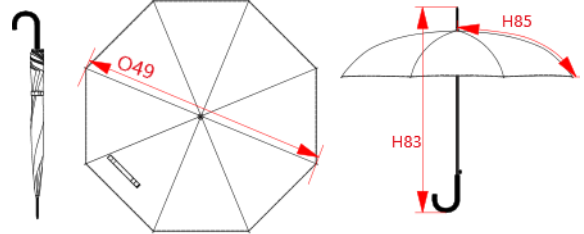

REFERENCE : KI2021

SIZES : U

COMPOSITION :

Main fabric : Polyester 210T - 60 100%polyester
 Material 2 : Fiberglass quality For ribs 100%fiber glass
 Material 1 : Metal quality For shaft (10mm) and stretchers 100%metal
 Material 1 : Metal quality For tips (x8) and top cap 100%metal
 Material 6 : PP plastic quality with rubber coating For handle 100%polypropylene
 Material 6 : PA plastic quality For runner 100%polyamide

TECHNICAL DETAIL :

Auto opening

ARTICLE WEIGHT :

1050 gr/pc

DESCRIPTION		COLORS	PANTONE SERIGRAPHIE
Français : Parapluie ouverture automatique		Burnt lime	583C
English : Automatic umbrella		Slate grey	424C
Nederlands : Automatic umbrella		Silver	877C
Deutsch : Automatischer regenschirm		Black	Black
Español : Paraguas apertura automática		White	White
Italiano : Ombrello automatico		Red	1795C
Português : Chapéu de chuva abertura automática			

MEASUREMENT							
Description	U						
O49 Diameter of the umbrella	105						
H83 Height of the umbrella's shaft	87						
H85 Length of the umbrella's ribs	59,50						

PACKING	
Box	20 pcs / box U => L:92,5cm W:21cm H:17cm GW:8.85kg NW:9.85kg